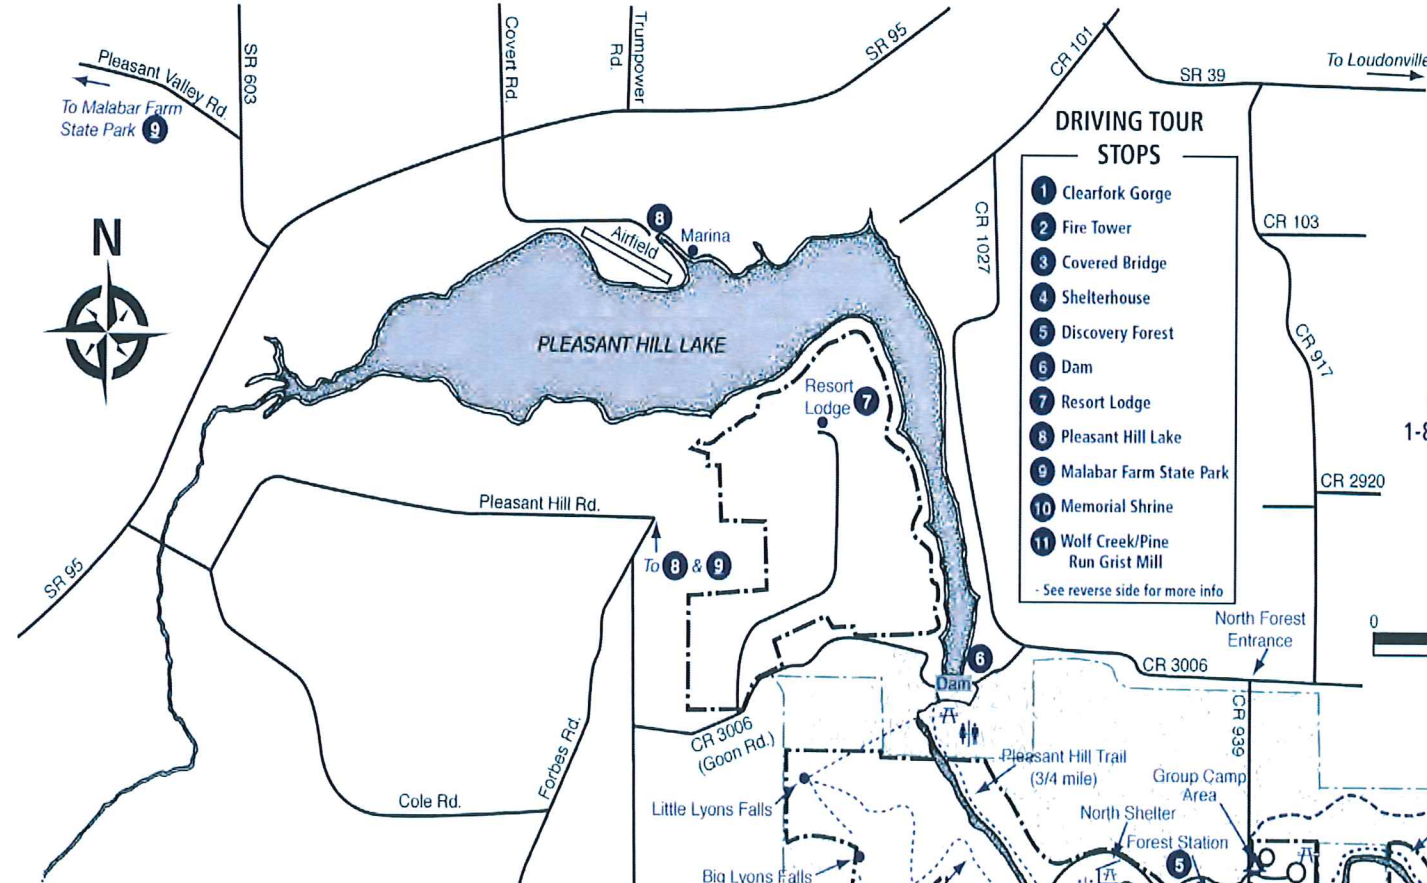

LEGEND

- Park Office
- Picnic Area
- Shelterhouse
- Latrine
- Bike Trailhead/Parking
- Group Camp Area
- Park Boundary
- Forest Boundary
- Hiking Trail
- Snowmobile Trail
- Bridle Trail
- Mountain Bike Trail
- Wheelchair Accessible
- U.S. Army Corps of Engineers
- State Forest

DRIVING TOUR STOPS

- 1 Clearfork Gorge
 - 2 Fire Tower
 - 3 Covered Bridge
 - 4 Shelterhouse
 - 5 Discovery Forest
 - 6 Dam
 - 7 Resort Lodge
 - 8 Pleasant Hill Lake
 - 9 Malabar Farm State Park
 - 10 Memorial Shrine
 - 11 Wolf Creek/Pine Run Grist Mill
- See reverse side for more info

LEGEND	
	Park Office
	Picnic Area
	Shelterhouse
	Latrine
	Bike Trailhead/Parking
	Wheelchair Accessible