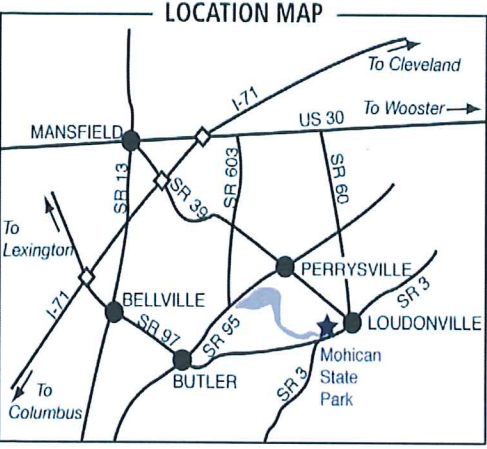

LEGEND

- Park Office
- Picnic Area
- Shelterhouse
- Latrine
- Bike Trailhead/Parking
- Group Camp Area
- Park Boundary
- Forest Boundary
- Hiking Trail
- Snowmobile Trail
- Bridle Trail
- Mountain Bike Trail
- Wheelchair Accessible
- U.S. Army Corps of Engineers
- State Forest

DRIVING TOUR STOPS

- 1 Clearfork Gorge
 - 2 Fire Tower
 - 3 Covered Bridge
 - 4 Shelterhouse
 - 5 Discovery Forest
 - 6 Dam
 - 7 Resort Lodge
 - 8 Pleasant Hill Lake
 - 9 Malabar Farm State Park
 - 10 Memorial Shrine
 - 11 Wolf Creek/Pine Run Grist Mill
- See reverse side for more info

TRAILS	
	Mtn Bike Trail
	Hiking Trail
	Snowmobile Trail
	Bridle Trail
Grist Mill Trail	1 mi
Hemlock Gorge Trail	2 mi
Lyons Falls Trail	2 mi
Mtn Bike Trail	8 mi
North Rim Trail	1 mi
Pleasant Hill Trail	3/4 mi

LEGEND	
	Park Office
	Picnic Area
	Shelterhouse
	Latrine
	Bike Trailhead/Parking
	Wheelchair Accessible